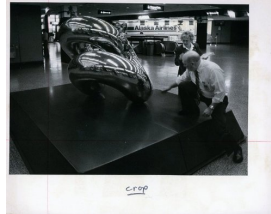

Description: Two people inspecting an art installation at SeaTac Airport

Measurements: 8" x 10"

Material: Paper

Color: B&W

Condition: Excellent

Year/Circa: Unknown

**Title** Art At SeaTac Airport

**Date**