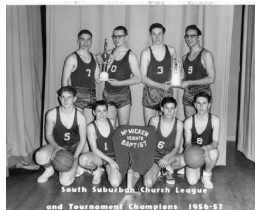

Print, Photographic

2009.0063.003

South Suburban Church League and Tournament Champions
1956-57
Black & White photo 10x 8"

Title South Suburban Church League and Tournament Champions 1956-57

Date 1956 - 1957

Storeloc Collections Storage SS8.D.3 Recreation & Sport - B1