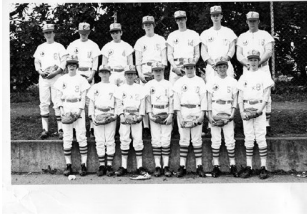

Year/Circa: 1960s

Title Burien Blazers Baseball Team - Expos - 1960s

Date 1960 - 1970

Storeloc Collections Storage SS8.D.3 - Recreation & Sport - B1
