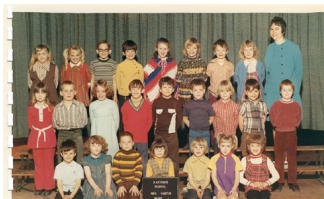

Title Maywood Elementary Class Photo - Grade 1 - 1971/72

Date 1971 - 1972

Storeloc Collections Storage SS8.E.3 - Maywood Elem. - Box 1

Print, Photographic

1975.0014.003d

Description: Maywood Elementary class photo - Grade 1, Mrs. Carter - 2 copies
Measurements: 5" x 8"
Material: Paper
Color: Color
Condition: Excellent
Year/Circa: 1971/72