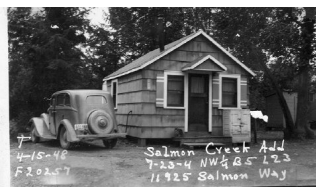

Date 1880 - 1900

Storeloc Collections Storage SS8.D.2 Homes - Box 1

Print, Photographic

2023.0017.001

Description: Home located at 11925 Salmon Way. Photo taken on 04/15/1948.

Measurements: 4.5" x 2.75"

Material: Paper

Color: B&W

Condition: Good - leftover tape on the photo

Year/Circa: 1948

Title Home at 11925 Salmon Way - 1948

Date 1948 - 1948

Storeloc Collections Storage SS8.D.2 - Homes - Box 1

Print, Photographic

2023.0017.002