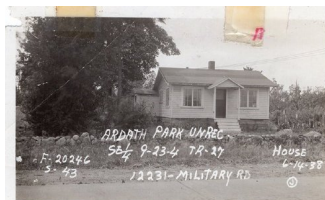

Print, Photographic

2023.0017.003

Description: Home located at 12231 Military Road in Ardath Park. Built in 1932. Photo taken 06/14/1938.

Measurements: 4.5" x 2.75"

Material: Paper

Color: B&W

Condition: Fair - tear in top left corner, leftover tape on photo.

Year/Circa: 1938

Title Home at 12231 Military Road - 1938

Date 1938 - 1938

Storeloc Collections Storage SS8.D.2 - Homes - Box 1

Print, Photographic

2023.0017.004

Description: Home located at 17451 4th Ave. SW, 98166.

Built in 1943. Photo taken on 03/21/1945.

Measurements: 4.5" x 2.75"

Material: Paper

Color: B&W

Condition: Good - leftover tape on photo

Year/Circa: 1945