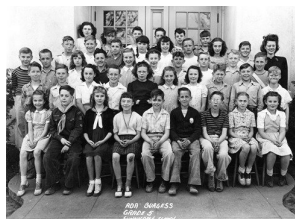

2024.0019.008

Description: Sunnydale Elementary School class photo - Grade 5, Ada Burgess.

Measurements: 7" x 5"

Material: Paper

Color: B&W

Condition: Excellent

Year/Circa: 1940s

Title Sunnydale Elementary School Class Photo - Grade 5 - Burgess - 1940s