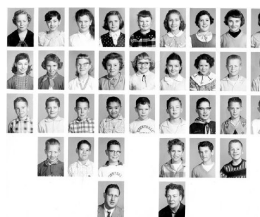

Title Sunnydale Elementary School Class Photo - Unknown Grade - 1954/55

Date 1954 - 1955

Storeloc Collections Storage SS8.E.7 - Sunnydale Elem. - Box 2

Print, Photographic

2020.0023.012

Description: Sunnydale Elementary School class photo - unknown grade, Miss Johnson
Measurements: 8" x 10"
Material: Paper
Color: B&W
Condition: Excellent
Year/Circa: 1950s, most likely 1955/56 based on previous