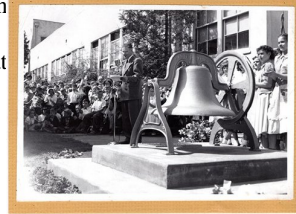

Date 1940 - 1960

Storeloc Collections Storage SS8.E.7 - Sunnydale Elem. - Box 2

Print, Photographic

2024.0019.020

Description: Mounted photo of the dedication of Sunnydale School Bell event. There is also a reproduced smaller copy. On the back of the cardboard is a description that reads: Harry Kittleman, Sunnydale Elementary School principal, presided at the May, 1952 dedication of the old bronze Sunnydale school bell. Students and pioneers joined in ceremonies when the refurbished bell was set in concrete on the school grounds. In earlier days, the bell was used to summon children to school, to warn citizens of fire or other emergencies, and to summon worshippers to church. It was heard regularly until 1928. The memorial service was in honor of pioneers who had helped establish the first school in Sunnydale.