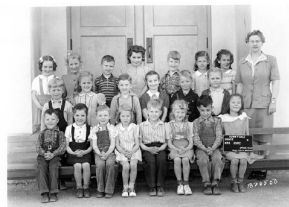

Date 1940 - 1950

Storeloc Collections Storage SS8.E.7 - Sunnydale Elem. - Box 2

Print, Photographic

2024.0019.011

Description: Sunnydale Elementary School class photo - Grade 6, Mrs. Kurz
Measurements: 7" x 5"
Material: Paper
Color: B&W
Condition: Excellent
Year/Circa: 1943