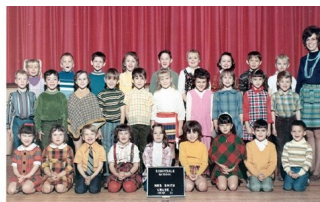

Title Sunnydale Elementary School Class Photo - Room P2 - 1969/70

Date 1969 - 1970

Storeloc Collections Storage SS8.E.7 - Sunnydale Elem. - Box 2

Print, Photographic

2024.0019.028.1

Description: Sunnydale Elementary School class photo - Grade
1 - Mrs. Smith
Measurements: 8" x 5"
Material: Paper
Color: In color
Condition: Excellent
Year/Circa: 1970/71