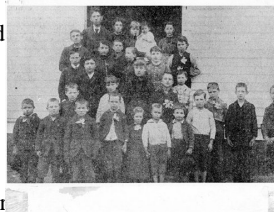

Print, Photographic

2024.0001.231

Description: From included description card: A picture of Sunnydale school children, taken about 1893. Only six of the group were still living in 1953 when this picture was published in the Highline Times. They were Walter Bissell, right, front row; Mae Bissell, right, top row; Albert Bissell, right, third row; Harry Burton, third boy front right; Howard Elsey, second boy front row; Thomas Blaker, below tall boy in top row. Little boy and girl in middle of front row are Paul and Leah Kelly, children of Mike and Jane Kelly. Teacher in center is Miss Kemster of Seattle.

Measurements: 7.5" x 9.75"

Material: Paper

Color: B&W

Condition: Good

Year/Circa: original 1893. Reproduction.