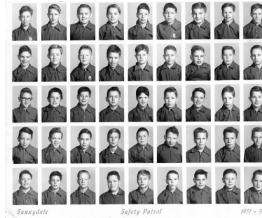

Print, Photographic

1985.0053.002

Description: Sunnydale School safety patrol. This safety patrol group lined both sides of Des Moines Way in front of Sunnydale School to salute General MacArthur as he rode by in his cavalcade into Seattle in 1951.

Measurements: 8" x 10"

Material: Paper

Color: B&W

Condition: Excellent

Year/Circa: 1951/52

Title Sunnydale School Safety Patrol Photo - 1951/52

Date 1951 - 1952

Storeloc Collections Storage SS8.E.7 - Sunnydale Elem. - Box 2

Print, Photographic

1986.0084.002

Description: Photo of Sunnydale School's 1939 addition under construction. Photo taken from the window in the principal's office. 1 original, 2 reproductions.

Measurements: 7" x 5", reproductions are 4"x6"

Material: Paper

Color: B&W

Condition: Excellent

Year/Circa: 1939