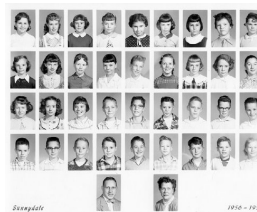

Title Sunnydale Elementary School Class Photo - Unknown Grade

Date 1950 - 1959

Storeloc Collections Storage SS8.E.7 - Sunnydale Elem. - Box 2

Print, Photographic

2020.0023.013

Description: Sunnydale Elementary School class photo -
unknown grade, Miss Johnson
Measurements: 8" x 10"
Material: Paper
Color: B&W
Condition: Excellent
Year/Circa: 1956/57