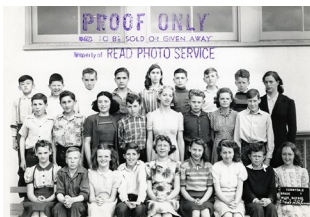

6, Miss Barbee

Measurements: 7" x 5"

Material: Paper

Color: B&W

Condition: Excellent

Year/Circa: 1941

Title Sunnydale Elementary School Class Photo - Grade 6 - Barbee - 1941

Date 1941 - 1941