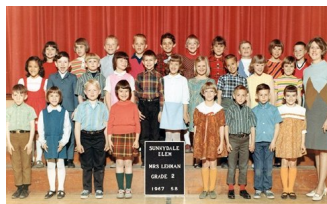

Print, Photographic

2024.0019.025.11

Description: Sunnydale Elementary School class photo - Grade
2 - Mrs. Lehman, 3 copies
Measurements: 8" x 5"
Material: Paper
Color: In color
Condition: Excellent
Year/Circa: 1967/68