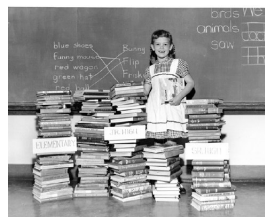

Title Sunnydale Elementary Student with Books

Date 1950 - 1970

Storeloc Collections Storage SS8.E.7 - Sunnydale Elem. - Box 1