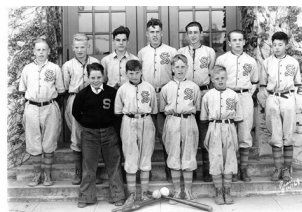

Measurements: 7" x 5"

Material: Paper

Color: B&W

Condition: Excellent

Year/Circa: 1930s

**Title** Sunnydale School Boys Baseball Team - 1930s

**Date** 1930 - 1940

**Storeloc** Collections Storage SS8.E.7 - Sunnydale Elem. - Box 1