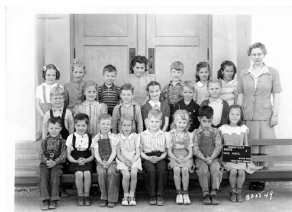

**Title** Sunnydale Elementary School Class Photo - Grade 5 - 1940s

**Date** 1940 - 1949

**Storeloc** Collections Storage SS8.E.7 - Sunnydale Elem. - Box 1

---

**Print, Photographic**

1987.0013.017

Description: Sunnydale Elementary School class photos -  
A front side: Grade 6, teacher: Mrs. Kurz - April 29, 1943  
B back side: Grade 6, teacher: Miss Barbee - 1940s  
Measurements: 7" x 5"  
Material: Paper, mounted on scrapbook page.  
Color: B&W  
Condition: Excellent  
Year/Circa: 1943