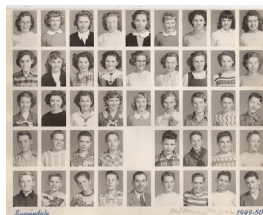

Title Sunnydale Elementary School Class Photo - Grade 7 - 1950

Date 1949 - 1950

Storeloc Collections Storage SS8.E.7 - Sunnydale Elem. - Box 1