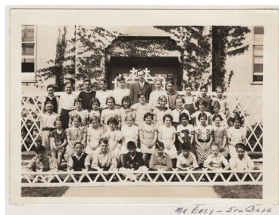

Print, Photographic

1987.0013.003.5

Description: Sunnydale Elementary School class photo - Grade 5, teacher: Mr. Ebey. Exact year unknown, 1934-36. Mounted on scrapbook page - 1987.0013.003.6 on backside.
Measurements: 7" x 5"
Material: Paper
Color: B&W
Condition: Excellent
Year/Circa: 1934-36