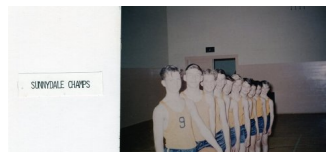

Measurements: 4.875" x 3.5"

Material: Paper

Color: In color

Condition: Excellent

Year/Circa: 1950s/60s

**Title** Sunnydale Elementary Boys Basketball Champs

**Date** 1950 - 1970

**Storeloc** Collections Storage SS8.E.7 - Sunnydale Elem. - Box 1