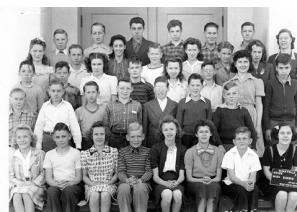

Print, Photographic

2024.0019.062

Description: Sunnydale Elementary School class photo - Grade 7 - Miss Barbee, 2 copies. There is also an original with paper roster mounted on scrapbook paper. It is the backside to 2024.0019.057B and is located in that folder.
Measurements: 7" x 5"
Material: Paper
Color: B&W
Condition: Excellent
Year/Circa: 1943