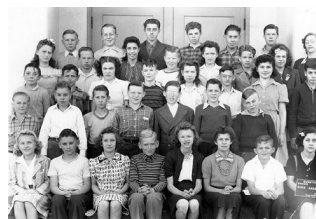

**Title** Sunnydale Elementary School Class Photo - Grade 6/7 - 1940s

**Date** 1942 - 1945

**Storeloc** Collections Storage SS8.E.7 - Sunnydale Elem. - Box 1

---

**Print, Photographic**

1987.0013.020

Description: Sunnydale Elementary School class photos -  
A front side: Grade 7, teacher: Miss Barbee - April 29, 1943  
B back side: Grade 7, teacher: Miss Barber - 1945/46  
Measurements: 7" x 5"  
Material: Paper, mounted on scrapbook page.  
Color: B&W  
Condition: Excellent  
Year/Circa: 1943-46