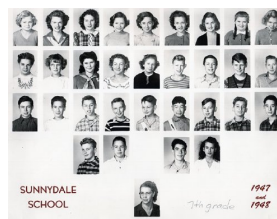

Description: Sunnydale Elementary School class photo - Grade 7, teacher: Ruth Barbee. Includes paper roster.  
Measurements: 10" x 8"  
Material: Paper  
Color: B&W  
Condition: Excellent  
Year/Circa: 1947/48