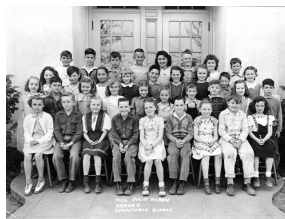

Print, Photographic

1987.0013.009

Description: Sunnydale Elementary School class photos -
A front side: Grade 3, teacher: Miss Julia Klann - 1940s
B back side: Grade 3, teacher: Miss Walden - 1940s
Measurements: 7" x 5"
Material: Paper, mounted on scrapbook page.
Color: B&W
Condition: Excellent
Year/Circa: 1940s