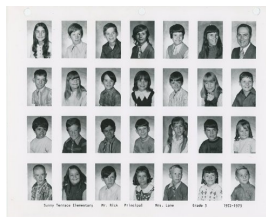

Print, Photographic

1976.0227.002.8

Description: Sunny Terrace Elem. class photo - Grade 3 -
teacher Mrs. Lane. Roster included.

Measurements: 8"x10"

Material: Paper

Color: B&W

Condition: Excellent

Year/Circa: 1972/73

Title Sunny Terrace Elem. Class Photo - Grade 3 -1972/73

Date 1972 - 1973

Storeloc Collections Storage SS8.E.8 - Sunny Terrace - Box 1

Print, Photographic

1976.0227.002.9

Description: Sunny Terrace Elem. class photo - Grade 4 -
teacher Mr. Ahrnsbrak. Roster included.

Measurements: 8"x10"

Material: Paper

Color: B&W

Condition: Excellent

Year/Circa: 1972/73