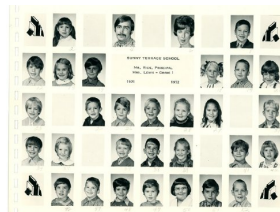

**Title** Sunny Terrace Elem. Class Photo - AM Kindergarten -1971/72

**Date** 1971 - 1972

**Storeloc** Collections Storage SS8.E.8 - Sunny Terrace - Box 1

---

**Print, Photographic**

1976.0227.001.4

Description: Sunny Terrace Elem. class photo - Grade 1 - Mrs. Lewis. Roster included.  
Measurements: 8"x10"  
Material: Paper  
Color: B&W  
Condition: Excellent  
Year/Circa:1971/72