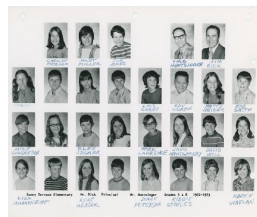

Description: Sunny Terrace Elem. class photo - Grades 5 & 6 - teacher Mr. Huntsinger. Roster included. 2 copies.

Measurements: 8"x10"

Material: Paper

Color: B&W

Condition: Excellent

Year/Circa: 1972/73

**Title** Sunny Terrace Elem. Class Photo - Grades 5-6 -1972/73