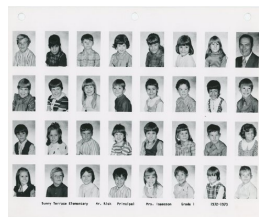

Print, Photographic

1976.0227.002.4

Description: Sunny Terrace Elem. class photo - Grade 1 - teacher Mrs. Isaacson. Partial roster included.

Measurements: 8"x10"

Material: Paper

Color: B&W

Condition: Excellent

Year/Circa: 1972/73

Title Sunny Terrace Elem. Class Photo - Grade 1 -1972/73

Date 1972 - 1973

Storeloc Collections Storage SS8.E.8 - Sunny Terrace - Box 1

Print, Photographic

1976.0227.002.5

Description: Sunny Terrace Elem. class photo - Grade 2 - teacher Mrs. Wilcox. Roster included.

Measurements: 8"x10"

Material: Paper

Color: B&W

Condition: Excellent

Year/Circa: 1972/73