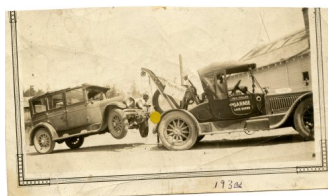

Title Mrs. Frances Tracy Portrait

Date

Storeloc Collections Storage SS8.D.2 People & Families - Box 2

Print, Photographic

2010.0020.001

Ivan Phillips Garage Lake Burien car is hauling another car 1930's
Photo is on poor condition , cutted on top and cracked on the photo surface 6 x 3/12" Sepia tone photo