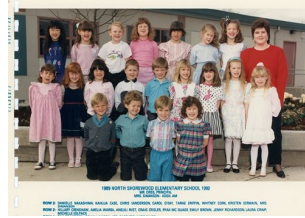

Title North Shorewood Elementary School Class Photo - Kindergarden AM -

Date 1989 - 1990

Storeloc Collections Storage SS8.E.5 N. Shorewood Elem. - B1

Print, Photographic

1992.0010.001.9

Description: North Shorewood Elementary School Class Photo - Kindergarden AM - Mrs. Simanson. Includes roster.
Measurements: 8" x 6"
Material: Paper
Color: In color
Year/Circa: 1989-1990