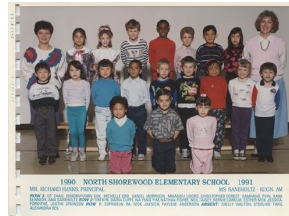

Title North Shorewood Elementary School Class Photo - Kindergarten AM

Date 1990 - 1991

Storeloc Collections Storage SS8.E.5 - N. Shorewood Elem. - B1

Print, Photographic

1992.0010.002.11

Description: North Shorewood Elementary School Class
Photo - Kindergarten
AM - Mrs. Sanholtz. Includes roster.
Measurements: 8" x 6"
Material: Paper
Color: In color
Year/Circa: 1990-1991