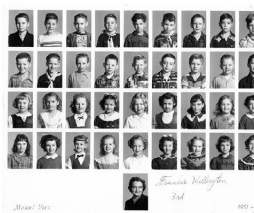

**Title** Mt. View Elementary School Class Photo - Grade 3 - 1951/52

**Date** 1951 - 1952

**Storeloc** Collections Storage SS8.E.4 - Mt. View Elem. - Box 2

---

**Print, Photographic**

**1986.0036.014.15**

Description: Mt. View Elementary School class photo - Grade 3, Kathleen Westwood  
Measurements: 8" x 10"  
Material: Paper  
Color: B&W  
Condition: Excellent  
Year/Circa: 1951/52