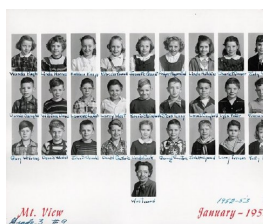

**Title** Mt. View Elementary School Class Photo - Grade 3 - 1952/53

**Date** 1952 - 1953

**Storeloc** Collections Storage SS8.E.4 - Mt. View Elem. - Box 2

---

**Print, Photographic**

1986.0036.015.10

Description: Mt. View Elementary School class photo - Grade 3, Ms. Westwood  
Measurements: 8" x 10"  
Material: Paper  
Color: B&W  
Condition: Excellent  
Year/Circa: 1952/53