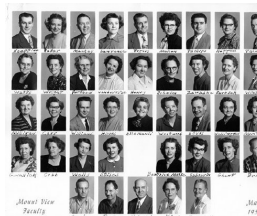

**Title** Mt. View Elementary School Class Photo - Grade 7 - 1950/51

**Date** 1950 - 1951

**Storeloc** Collections Storage SS8.E.4 - Mt. View Elem. - Box 2

---

**Print, Photographic**

1986.0036.014.1

Description: Mt. View Elementary School faculty photo  
Measurements: 8" x 10"  
Material: Paper  
Color: B&W  
Condition: Excellent  
Year/Circa: 1951/52