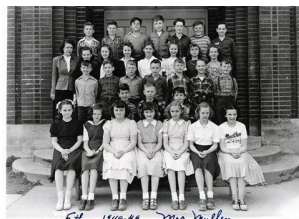

**Title** Mt. View Elementary School Class Photo - Grade 4 - 1948/49

**Date** 1948 - 1949

**Storeloc** Collections Storage SS8.E.4 - Mt. View Elem. - Box 2

---

**Print, Photographic**

1986.0036.011.15

Description: Mt. View Elementary School class photo - Grade 5 - Mrs. Mullen  
Measurements: 5" x 7"  
Material: Paper  
Color: B&W  
Condition: Excellent  
Year/Circa: 1948/49