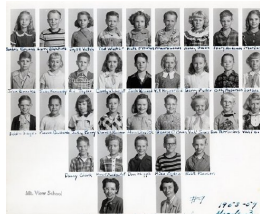

**Title** Mt. View Elementary School Class Photo - Grade 3 - 1953/54

**Date** 1953 - 1954

**Storeloc** Collections Storage SS8.E.4 - Mt. View Elem. - Box 2

---

**Print, Photographic**

**1986.0036.016.14**

Description: Mt. View Elementary School class photo - Grade 3, Kathleen Westwood & Lillian Deifendorf  
Measurements: 8" x 10"  
Material: Paper  
Color: B&W  
Condition: Excellent  
Year/Circa: 1953/54