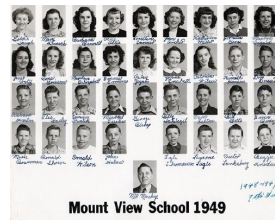

**Title** Mt. View Elementary School Class Photo - Grade 7 - 1948/49

**Date** 1948 - 1949

**Storeloc** Collections Storage SS8.E.4 - Mt. View Elem. - Box 2

---

**Print, Photographic**

1986.0036.011.24

Description: Mt. View Elementary School class photo - Grade 7 - Mr. Mackey, 2 copies  
Measurements: 8" x 10"  
Material: Paper  
Color: B&W  
Condition: Excellent  
Year/Circa: 1948/49