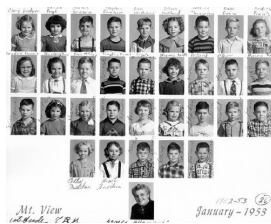

**Title** Mt. View Elementary School Faculty Photo - 1952/53

**Date** 1952 - 1953

**Storeloc** Collections Storage SS8.E.4 - Mt. View Elem. - Box 2

---

**Print, Photographic**

1986.0036.015.2

Description: Mt. View Elementary School class photo - Grade  
1, Lenora Allemandi  
Measurements: 8" x 10"  
Material: Paper  
Color: B&W  
Condition: Excellent  
Year/Circa: 1952/53