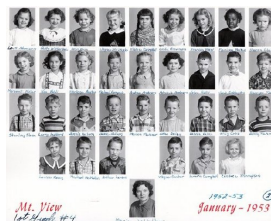

**Title** Mt. View Elementary School Class Photo - Grade 1 - 1952/53

**Date** 1952 - 1953

**Storeloc** Collections Storage SS8.E.4 - Mt. View Elem. - Box 2

---

**Print, Photographic**

1986.0036.015.5

Description: Mt. View Elementary School class photo - Grade 1, Marie Winther  
Measurements: 8" x 10"  
Material: Paper  
Color: B&W  
Condition: Excellent  
Year/Circa: 1952/53