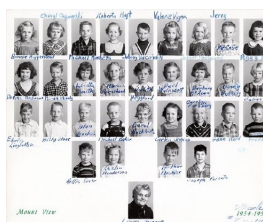

**Title** Mt. View Elementary School Class Photo - Grade 1 - 1954/55

**Date** 1954 - 1955

**Storeloc** Collections Storage SS8.E.4 - Mt. View Elem. - Box 2

**Print, Photographic**

1986.0036.017.5

Description: Mt. View Elementary School class photo - Grade 1, Lenora Shannon  
Measurements: 8" x 10"  
Material: Paper  
Color: B&W  
Condition: Excellent  
Year/Circa: 1954/55