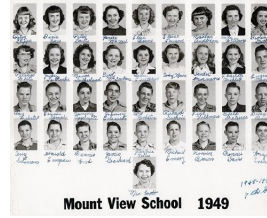

**Title** Mt. View Elementary School Class Photo - Grade 6 - 1948/49

**Date** 1948 - 1949

**Storeloc** Collections Storage SS8.E.4 - Mt. View Elem. - Box 2

---

**Print, Photographic**

1986.0036.011.23

Description: Mt. View Elementary School class photo - Grade 7 - Mrs. Foott, 2 copies  
Measurements: 8" x 10"  
Material: Paper  
Color: B&W  
Condition: Excellent  
Year/Circa: 1948/49