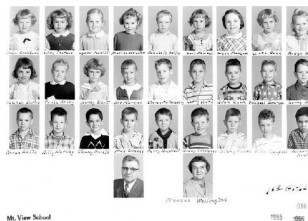

**Title** Mt. View Elementary School Class Photo - Grade 1 - 1955/56

**Date** 1955 - 1956

**Storeloc** Collections Storage SS8.E.4 - Mt. View Elem. - Box 2

---

**Print, Photographic**

1986.0036.018.3

Description: Mt. View Elementary School class photo - Grade 1, Frances Wellington  
Measurements: 8" x 10"  
Material: Paper  
Color: B&W  
Condition: Excellent  
Year/Circa: 1955/56