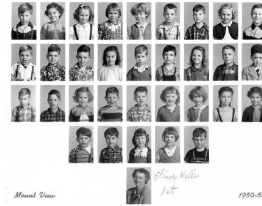

**Title** Mt. View Elementary School Class Photo - Grade 1 - 1950/51

**Date** 1950 - 1951

**Storeloc** Collections Storage SS8.E.4 - Mt. View Elem. - Box 2

---

**Print, Photographic**

1986.0036.013.5

Description: Mt. View Elementary School class photo - Grade 1, Elinor Wells  
Measurements: 8" x 10"  
Material: Paper  
Color: B&W  
Condition: Excellent  
Year/Circa: 1950/51