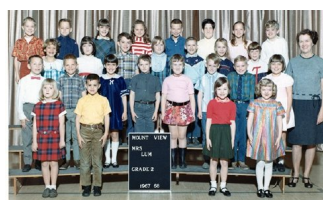

**Title** Mt. View Elementary School Class Photo - Grade 2 - 1967/68

**Date** 1967 - 1968

**Storeloc** Collections Storage SS8.E.4 - Mt. View Elem. - Box 2

---

**Print, Photographic**

1986.0036.021.12

Description: Mt. View Elementary School class photo - Grade 2, Mrs. Imamura  
Measurements: 5" x 7"  
Material: Paper  
Color: In color  
Condition: Excellent  
Year/Circa: 1967/68