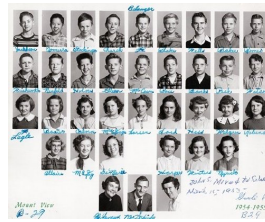

**Title** Mt. View Elementary School Class Photo - Grade 6 - 1954/55

**Date** 1954 - 1955

**Storeloc** Collections Storage SS8.E.4 - Mt. View Elem. - Box 2

**Print, Photographic**

1986.0036.017.25

Description: Mt. View Elementary School class photo - Grade 6, Mrs. Lawrence, Mr. Scheide, Miss Zawadke  
Measurements: 8" x 10"  
Material: Paper  
Color: B&W  
Condition: Excellent  
Year/Circa: 1954/55