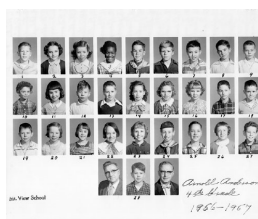

**Title** Mt. View Elementary School Class Photo - Grade 3/4 - 1956/57

**Date** 1956 - 1957

**Storeloc** Collections Storage SS8.E.4 - Mt. View Elem. - Box 2

---

**Print, Photographic**

1986.0036.019.11

Description: Mt. View Elementary School class photo - Grade 4, Arnold Anderson  
Measurements: 8" x 10"  
Material: Paper  
Color: B&W  
Condition: Excellent  
Year/Circa: 1956/57