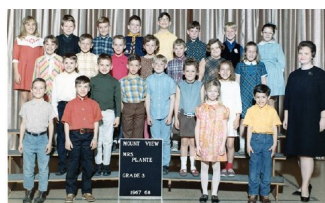

**Title** Mt. View Elementary School Class Photo - Grade 2 & 3 - 1967/68

**Date** 1967 - 1968

**Storeloc** Collections Storage SS8.E.4 - Mt. View Elem. - Box 2

---

**Print, Photographic**

1986.0036.021.15

Description: Mt. View Elementary School class photo - Grade  
3, Mrs. Plante  
Measurements: 5" x 7"  
Material: Paper  
Color: In color  
Condition: Excellent  
Year/Circa: 1967/68