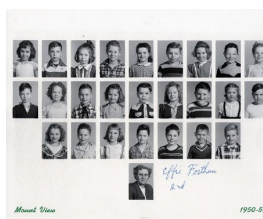

**Title** Mt. View Elementary School Class Photo - Grade 2 - 1950/51

**Date** 1950 - 1951

**Storeloc** Collections Storage SS8.E.4 - Mt. View Elem. - Box 2

---

**Print, Photographic**

1986.0036.013.10

Description: Mt. View Elementary School class photo - Grade 2, Effie Forthum  
Measurements: 8" x 10"  
Material: Paper  
Color: B&W  
Condition: Excellent  
Year/Circa: 1950/51