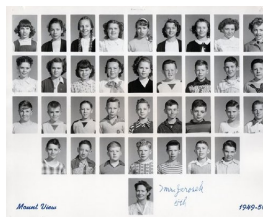

**Title** Mt. View Elementary School Class Photo - Grade 4 - 1949/50

**Date** 1949 - 1950

**Storeloc** Collections Storage SS8.E.4 - Mt. View Elem. - Box 2

---

**Print, Photographic**

1986.0036.012.17

Description: Mt. View Elementary School class photo - Grade 5 - Mrs. Jerossek  
Measurements: 8" x 10"  
Material: Paper  
Color: B&W  
Condition: Excellent  
Year/Circa: 1949/50