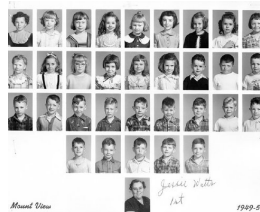

**Title** Mt. View Elementary School Class Photo - Grade 1 - 1949/50

**Date** 1949 - 1950

**Storeloc** Collections Storage SS8.E.4 - Mt. View Elem. - Box 2

---

**Print, Photographic**

1986.0036.012.3

Description: Mt. View Elementary School class photo - Grade 1 - Jessie Watts, 3 copies  
Measurements: 8" x 10"  
Material: Paper  
Color: B&W  
Condition: Excellent  
Year/Circa: 1949/50