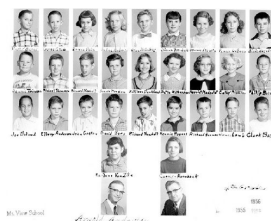

**Title** Mt. View Elementary School Class Photo - Grade 4 - 1955/56

**Date** 1955 - 1956

**Storeloc** Collections Storage SS8.E.4 - Mt. View Elem. - Box 2

---

**Print, Photographic**

1986.0036.018.15

Description: Mt. View Elementary School class photo - Grade 4, Arnold Anderson  
Measurements: 8" x 10"  
Material: Paper  
Color: B&W  
Condition: Excellent  
Year/Circa: 1955/56