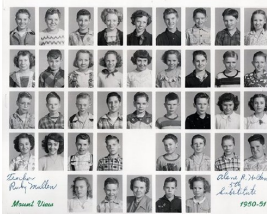

**Title** Mt. View Elementary School Class Photo - Grade 5 - 1950/51

**Date** 1950 - 1951

**Storeloc** Collections Storage SS8.E.4 - Mt. View Elem. - Box 2

---

**Print, Photographic**

1986.0036.013.22

Description: Mt. View Elementary School class photo - Grade 5, Ruby Mullen  
Measurements: 8" x 10"  
Material: Paper  
Color: B&W  
Condition: Excellent  
Year/Circa: 1950/51