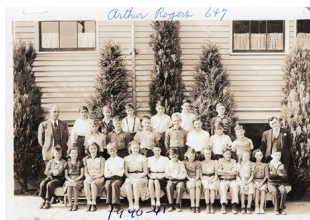

Title Mt. View Elementary School Class Photo - Grade 6 - 1940/41

Date 1940 - 1941

Storeloc Collections Storage SS8.E.3 - Mt. View Elem. - Box 1

Print, Photographic

1986.0036.003l

Description: Mt. View Elementary School class photo - Grade 6 & 7, Mr. Rogers
Measurements: 5" x 7"
Material: Paper
Color: B&W
Condition: Excellent
Year/Circa: 1940/41