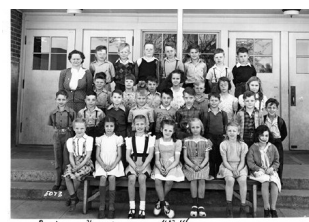

Title Mt. View Elementary School Class Photo - Grade 2 - 1945/46

Date 1945 - 1946

Storeloc Collections Storage SS8.E.3 - Mt. View Elem. - Box 1

Print, Photographic

1986.0036.008n

Description: Mt. View Elementary School class photo - Grade
2 - Heggem
Measurements: 5" x 7"
Material: Paper
Color: B&W
Condition: Excellent
Year/Circa: 1945/46