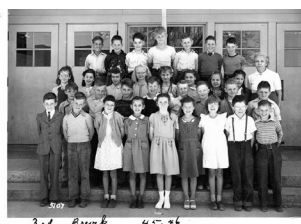

Print, Photographic

1986.0036.008p

Description: Mt. View Elementary School class photo - Grade 3 - Brevik
Measurements: 5" x 7"
Material: Paper
Color: B&W
Condition: Excellent
Year/Circa: 1945/46