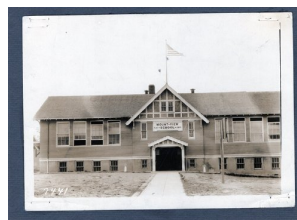

2024.0001.010.1

Title Exterior Photo of Mt. View Elementary School Building - 1910

Date 1910 - 1910

Storeloc Collections Storage SS8.E.3 - Mt. View Elem. - Box 1