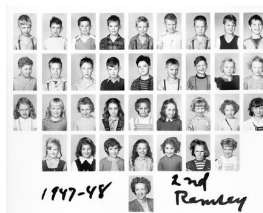

Title Mt. View Elementary School Class Photo - Grade 2 - 1947/48

Date 1947 - 1948

Storeloc Collections Storage SS8.E.3 - Mt. View Elem. - Box 1