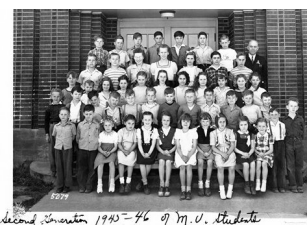

Print, Photographic

1986.0036.008f

Description: Mt. View Elementary School photo of 2nd generation Mount View Students
Measurements: 5" x 7"
Material: Paper
Color: B&W
Condition: Excellent
Year/Circa: 1945/46