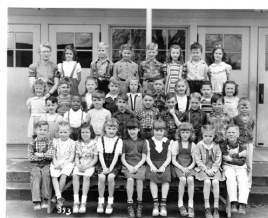

Title Mt. View Elementary School Class Photo - Grade 1 - 1947/48

Date 1947 - 1948

Storeloc Collections Storage SS8.E.3 - Mt. View Elem. - Box 1

Print, Photographic

1986.0036.010.9

Description: Mt. View Elementary School class photo - Grade 1 - Mrs. Finch
Measurements: 8" x 10"
Material: Paper
Color: B&W
Condition: Excellent
Year/Circa: 1947/48