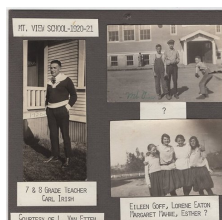

Date 1921 - 1921

Storeloc Collections Storage SS8.E.3 - Mt. View Elem. - Box 1

Print, Photographic

1988.0105.002

Description: Three photos (A, B, C) mounted on paper board
A - 7 & 8 Grade Teacher Carl Irish
B - Unknown
C - Eileen Goff, Lorene Eaton, Margaret Mahne, Esther ?
Measurements: Board: 6" x 5.75"
Material: Paper
Color: B&W
Condition: Good
Year/Circa: 1920/21