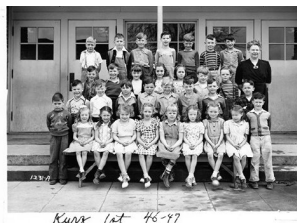

Title Mt. View Elementary School Class Photo - Grade 1 - 1946/47

Date 1946 - 1947

Storeloc Collections Storage SS8.E.3 - Mt. View Elem. - Box 1

Print, Photographic

1986.0036.009.5

Description: Mt. View Elementary School class photo - Grade 1 - Kurz
1 - Kurz
Measurements: 5" x 7"
Material: Paper
Color: B&W
Condition: Excellent
Year/Circa: 1946/47