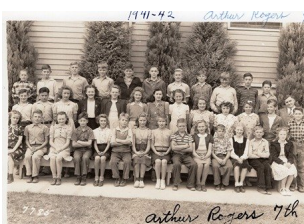

Title Mt. View Elementary School Class Photo - Grade 6 - 1941/42

Date 1941 - 1942

Storeloc Collections Storage SS8.E.3 - Mt. View Elem. - Box 1

Print, Photographic

1986.0036.004p

Description: Mt. View Elementary School class photo - Grade 7, Mr. Rogers
Measurements: 5" x 7"
Material: Paper
Color: B&W
Condition: Excellent
Year/Circa: 1941/42