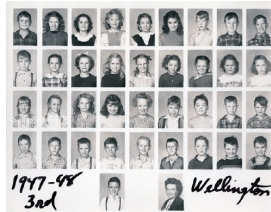

3 - Wellington

Measurements: 8" x 10"

Material: Paper

Color: B&W

Condition: Excellent

Year/Circa: 1947/48

Title Mt. View Elementary School Class Photo - Grade 3 - 1947/48

Date 1947 - 1948