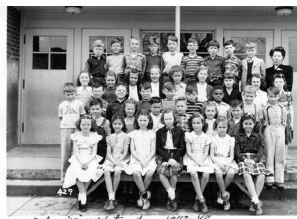

Title Mt. View Elementary School Class Photo - Grade 2 - 1947/48

Date 1947 - 1948

Storeloc Collections Storage SS8.E.3 - Mt. View Elem. - Box 1

Print, Photographic

1986.0036.010.14

Description: Mt. View Elementary School class photo - Grade 3 - Miss Westwood
Measurements: 5" x 7"
Material: Paper
Color: B&W
Condition: Excellent
Year/Circa: 1947/48