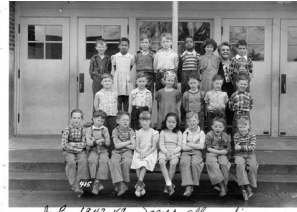

Title Mt. View Elementary School Faculty Photo - 1947/48

Date 1947 - 1948

Storeloc Collections Storage SS8.E.3 - Mt. View Elem. - Box 1

Print, Photographic

1986.0036.010.2

Description: Mt. View Elementary School class photo - Jr. Primary - Allemandi
Measurements: 5" x 7"
Material: Paper
Color: B&W
Condition: Excellent
Year/Circa: 1947/48