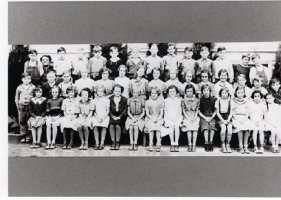

Print, Photographic

1988.0026.004

Description: Mt. View Elementary School class photo - Grade 4 - Lenora Allemandi, mounted on 8.5" x 11" paper with roster beneath

Measurements: 5" x 7"

Material: Paper

Color: B&W

Condition: Excellent

Year/Circa: 1937/38

Title Mt. View Elementary School Class Photo - Grade 4 - 1937/38

Date 1937 - 1938

Storeloc Collections Storage SS8.E.3 - Mt. View Elem. - Box 1

Print, Photographic

1988.0026.005

Description: Mt. View Elementary School class photo - Grade 5 - Hilda Freeman, mounted on 8.5" x 11" paper with roster beneath

Measurements: 5" x 7"

Material: Paper

Color: B&W

Condition: Excellent

Year/Circa: 1938/39