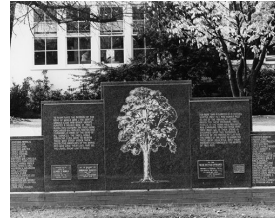

Print, Photographic
Des Moines Memorial Drive Monument

2005.0013.005