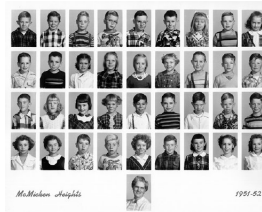

Print, Photographic

2025.0005.002.5

Description: McMicken Heights Elementary School class photo - unknown grade. Teacher: Read.

Measurements: 10" x 8"

Material: Paper

Color: B&W

Condition: Excellent

Year/Circa: 1951/52

Title McMicken Heights Elementary School Class Photo - Unknown Grade -

Date 1951 - 1952

Storeloc Collections Storage SS8.F.4 - McMicken Elem. - Box 1

Print, Photographic

2025.0005.002.6

Description: McMicken Heights Elementary School class photo - unknown grade and teacher.

Measurements: 10" x 8"

Material: Paper

Color: B&W

Condition: Excellent

Year/Circa: 1951/52