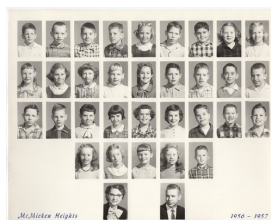

Title McMicken Heights Elementary School Class Photo - Unknown Grade -

Date 1956 - 1957

Storeloc Collections Storage SS8.F.4 - McMicken Elem. - Box 1