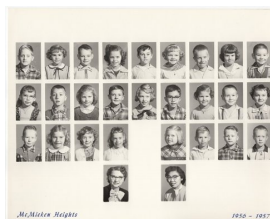

Measurements: 10" x 8"

Material: Paper

Color: B&W

Condition: Excellent

Year/Circa: 1956/57

**Title** McMicken Heights Elementary School Class Photo - Unknown Grade -

**Date** 1956 - 1957

**Storeloc** Collections Storage SS8.F.4 - McMicken Elem. - Box 1