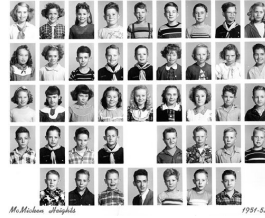

**Date** 1951 - 1952

**Storeloc** Collections Storage SS8.F.4 - McMicken Elem. - Box 1

---

**Print, Photographic**

2025.0005.002.7

Description: McMicken Heights Elementary School class photo - unknown grade and teacher.  
Measurements: 10" x 8"  
Material: Paper  
Color: B&W  
Condition: Excellent  
Year/Circa: 1951/52