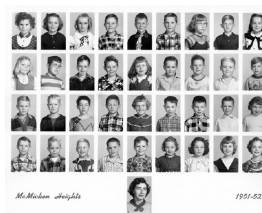

2025.0005.002.6

Description: McMicken Heights Elementary School class photo - unknown grade and teacher.

Measurements: 10" x 8"

Material: Paper

Color: B&W

Condition: Excellent

Year/Circa: 1951/52

**Title** McMicken Heights Elementary School Class Photo - Unknown Grade -