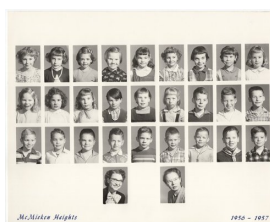

Title McMicken Heights Elementary School Class Photo - Unknown Grade -

Date 1956 - 1957

Storeloc Collections Storage SS8.F.4 - McMicken Elem. - Box 1