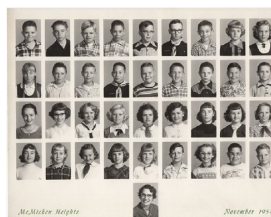

Print, Photographic

2025.0005.005.1

Description: McMicken Heights Elementary School class photo - unknown grade. Teacher: unknown.
Measurements: 10" x 8"
Material: Paper
Color: B&W
Condition: Excellent
Year/Circa: 1954/55