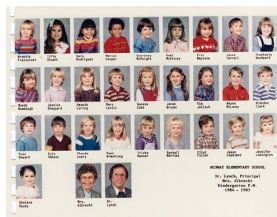

Description: Midway Elementary School class photo - PM Kindergarten - Mrs. Albrecht - 13 rectangular holes on the lefthand side

Measurements: 6.25" x 8"

Material: Paper

Color: Color

Condition: Excellent

Year/Circa: 1984/1985