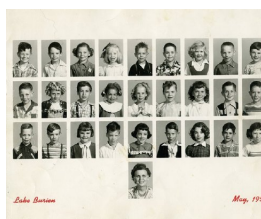

Title Lake Burien Elementary School Class Photo

Date 1951 - 1951

Storeloc Collections Storage SS8.E.2 - Lake Burien Elem. - Box 1