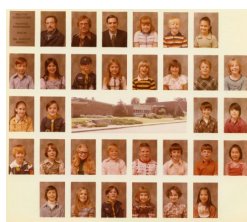

Condition: Excellent

Year/Circa: 1975-1976

Title Hilltop Elementary Class Photo - 1975/1976

Date 1975 - 1976

Storeloc Collections Storage SS8.D.5 - Hilltop Elem. - Box 1

Print, Photographic

1990.0092.085

Description: Hilltop Elementary Class Photo - 1975/76 - Mr. Picht- Grade 5 - 2 copies (A & B), typed up name roster (C)
Measurements: 7" x 8"
Material: Paper
Color: Printed in color
Condition: Excellent
Year/Circa: 1975-1976