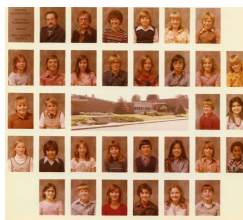

Title Hilltop Elementary Class Photo - 1975/1976

Date 1975 - 1976

Storeloc Collections Storage SS8.D.5 - Hilltop Elem. - Box 1

Print, Photographic

1990.0092.088

Description: Hilltop Elementary Class Photo - 1975/76 - Mrs. Hooper -Grade 6 - 2 copies (A & B), typed up name roster (C)
Measurements: 7" x 8"
Material: Paper
Color: Printed in color
Condition: Excellent
Year/Circa: 1975-1976