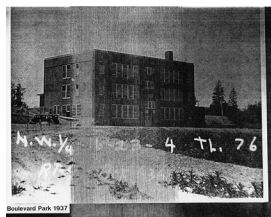

Print, Photographic

1982.0050.003

Description: B&W photo of Boulevard Park School when it was built in 1937. Printed in white ink on foreground, "NW 1/4 - 16 - 23 - 4 TL 76-RT-9 Box 636"

Measurements: 8" x 10", 11" x 14"

Material: Paper

Color: B&W

Condition: Unknown

Year/Circa: 1937

Title Boulevard Park School 1937

Date 1937 - 1937

Storeloc Collections Storage SS8.E.3 - Blvd. Park Elem. - Box 1

Print, Photographic

1985.0101.007a

Description: Boulevard Park Elementary Faculty/Staff Photo
1968/1969

Measurements: 5" x 7"

Material: Paper

Color: In color

Condition: Excellent

Year/Circa: 1969